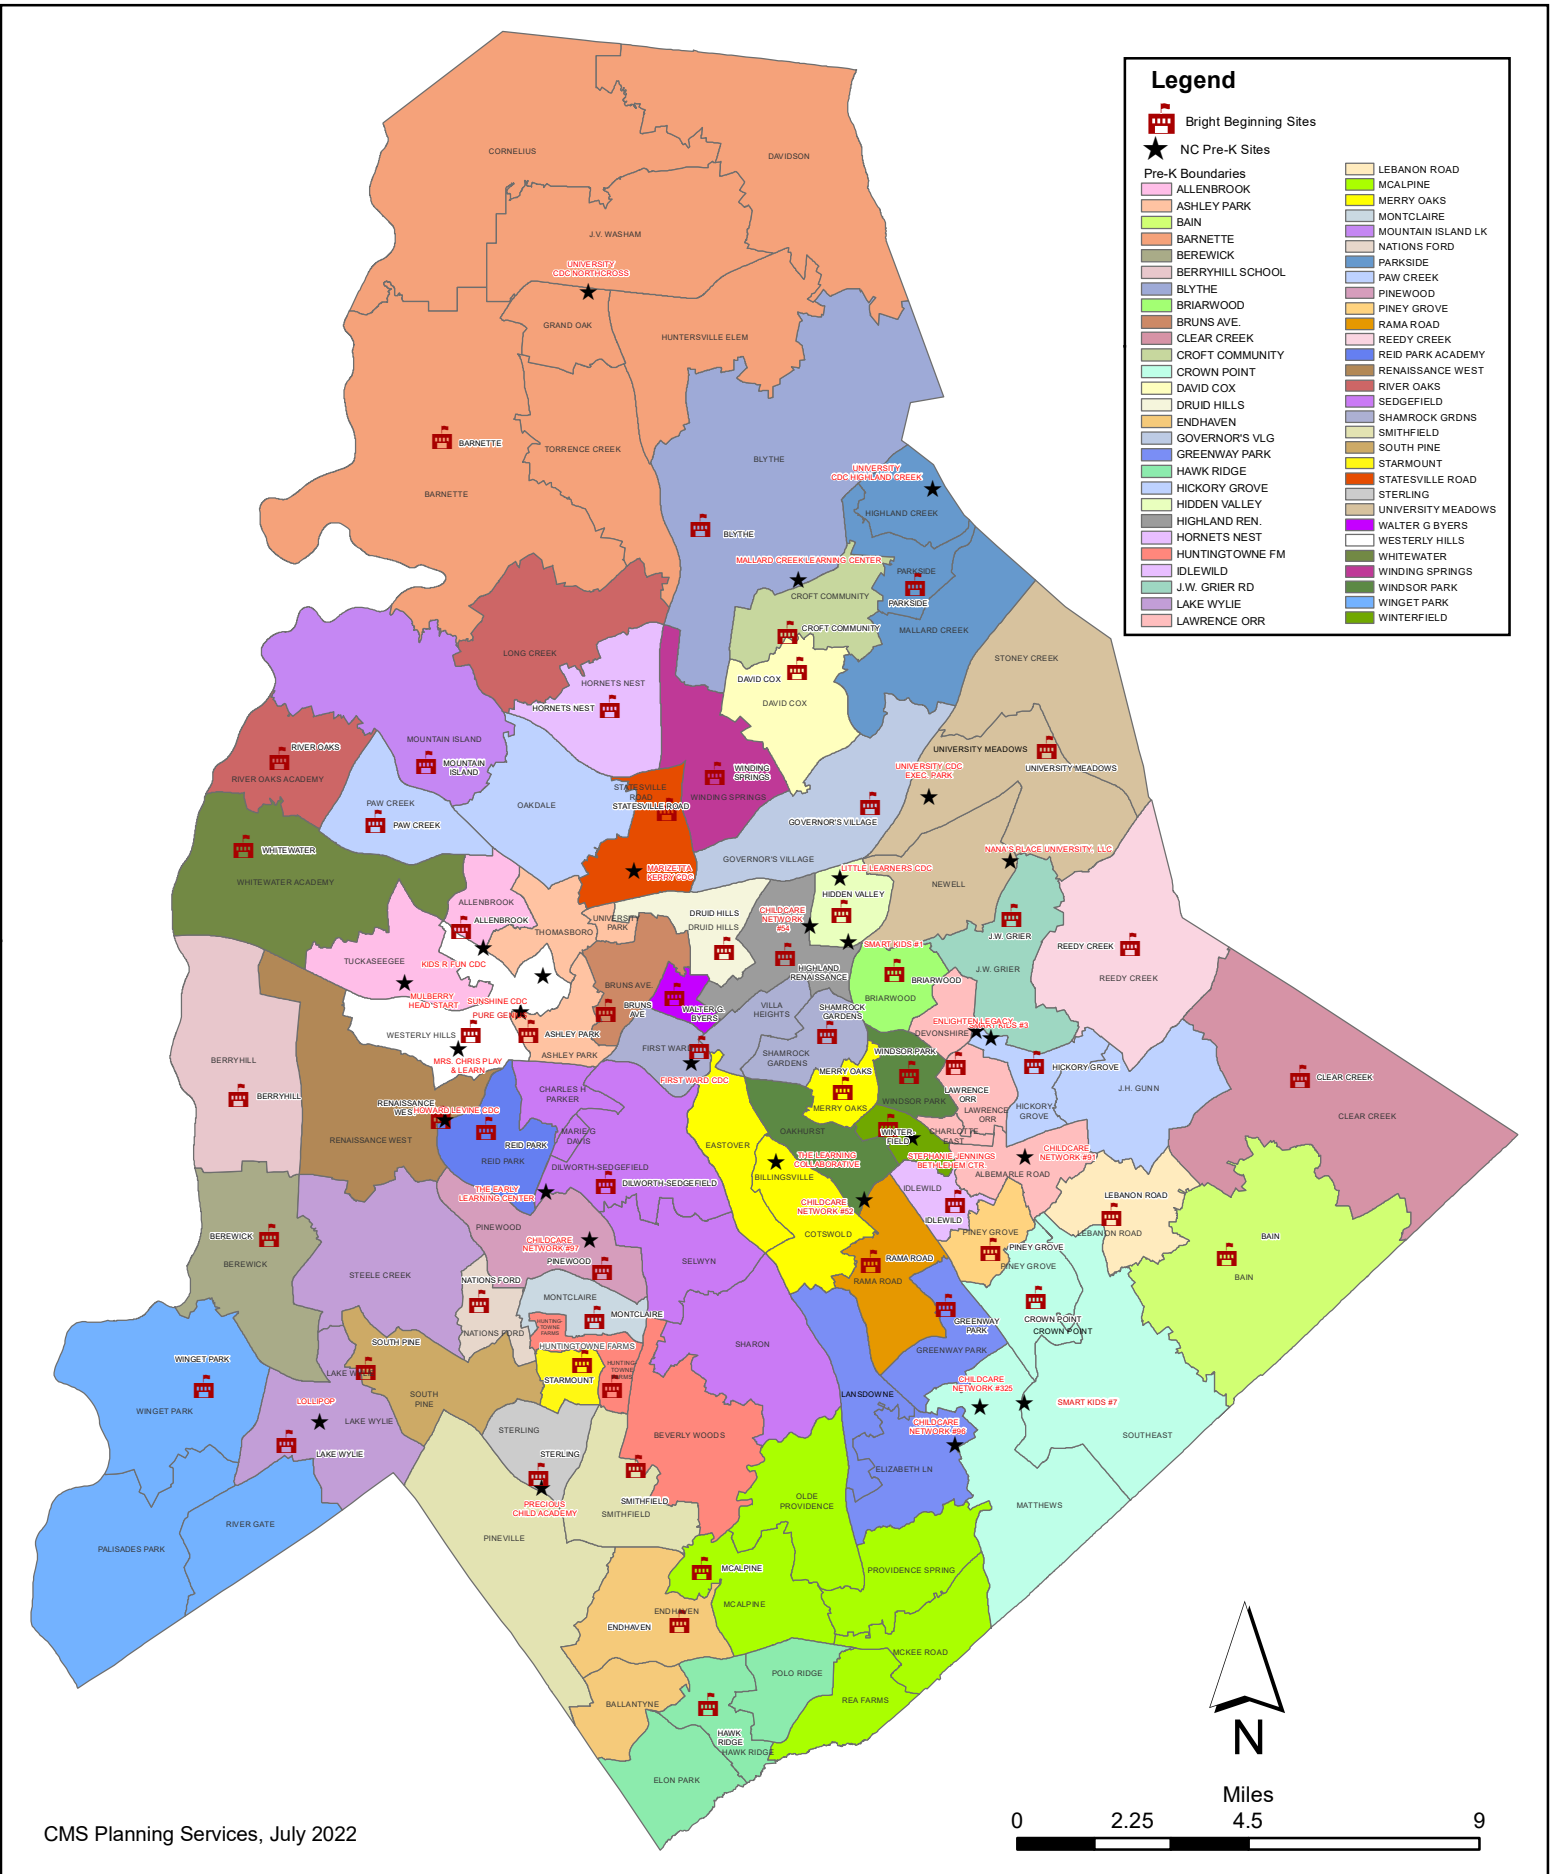

# Charlotte-Mecklenburg Schools 2022-23 Pre-K Attendance Boundaries

### Legend

- Bright Beginning Sites
- NC Pre-K Sites

**Pre-K Boundaries**

ALLENBROOK	LEBANON ROAD
ASHLEY PARK	MCALPINE
BAIN	MERRY OAKS
BARNETTE	MONTCLAIRE
BEREWICK	MOUNTAIN ISLAND LK
BERRYHILL SCHOOL	NATIONS FORD
BLYTHE	PARKSIDE
BRIARWOOD	PAW CREEK
BRUNS AVE	PINEWOOD
CLEAR CREEK	PINEY GROVE
CROFT COMMUNITY	RAMA ROAD
CROWN POINT	REEDY CREEK
DAVID COX	REID PARK ACADEMY
DRUID HILLS	RENAISSANCE WEST
ENDHAVEN	RIVER OAKS
GOVERNOR'S VLG	SEDGFIELD
GREENWAY PARK	SHAMROCK GRDNS
HAWK RIDGE	SMITHFIELD
HICKORY GROVE	SOUTH PINE
HIDDEN VALLEY	STARMOUNT
HIGHLAND REN.	STATESVILLE ROAD
HORNETS NEST	STERLING
HUNTINGTOWNE FM	UNIVERSITY MEADOWS
IDLEWILD	WALTER G BYERS
J.W. GRIER RD	WESTERLY HILLS
LAKE WYLIE	WHITEWATER
LAWRENCE ORR	WINDING SPRINGS
	WINDSOR PARK
	WINGET PARK
	WINTERFIELD